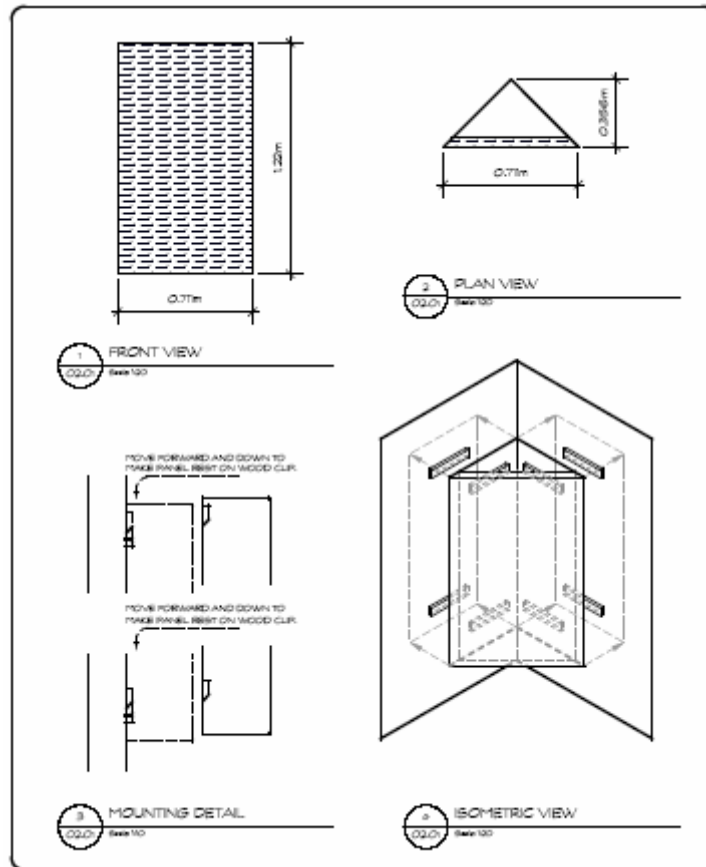

ACOUSTIKIT CORNER BASS TRAP®

28" Corner Bass Trap for Acoustikit 150

ACOUSTIKIT CORNER BASS TRAP®

36" Corner Bass Trap for Acoustikit 250