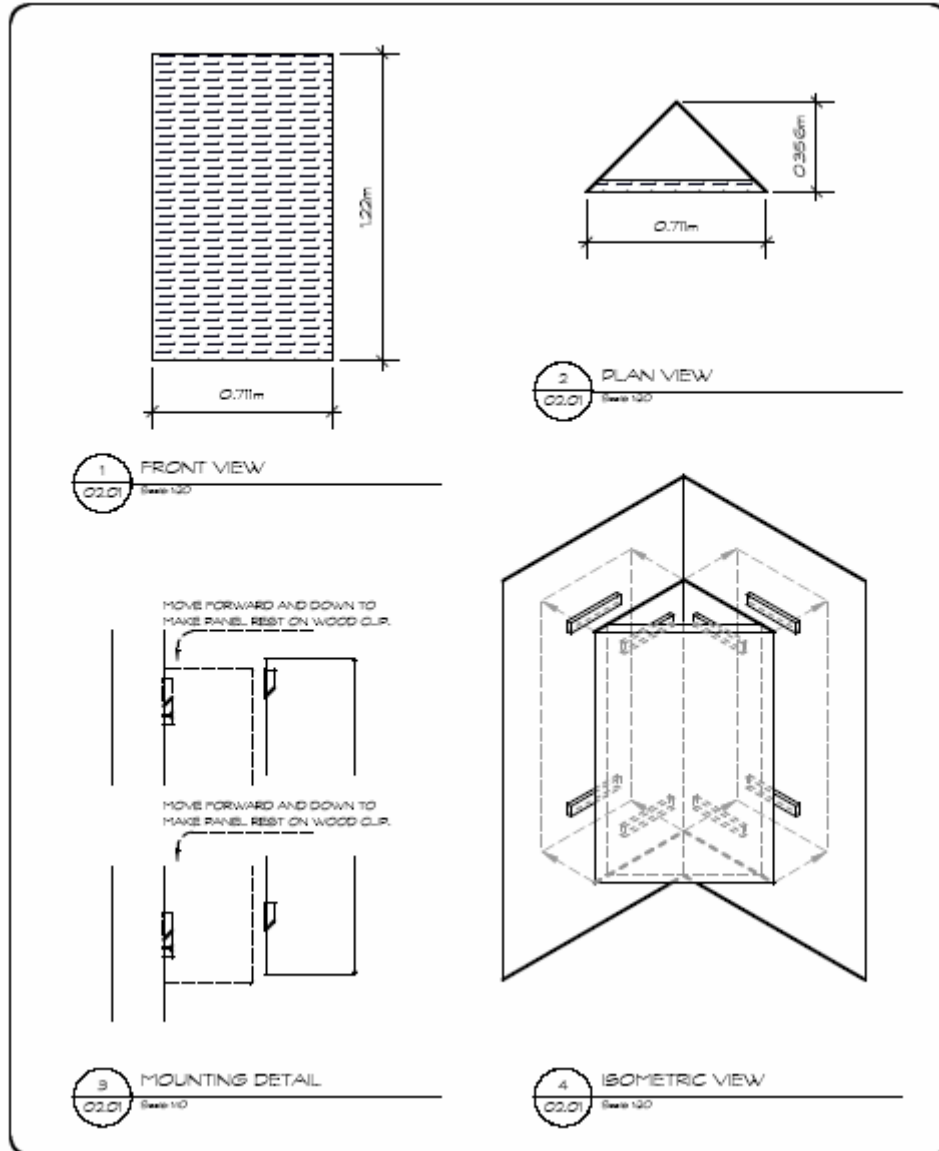

ACOUSTIKIT CORNER BASS TRAP®

28" Corner Bass Trap for Acoustikit 150

ACOUSTIKIT CORNER BASS TRAP®

36" Corner Bass Trap for Acoustikit 250